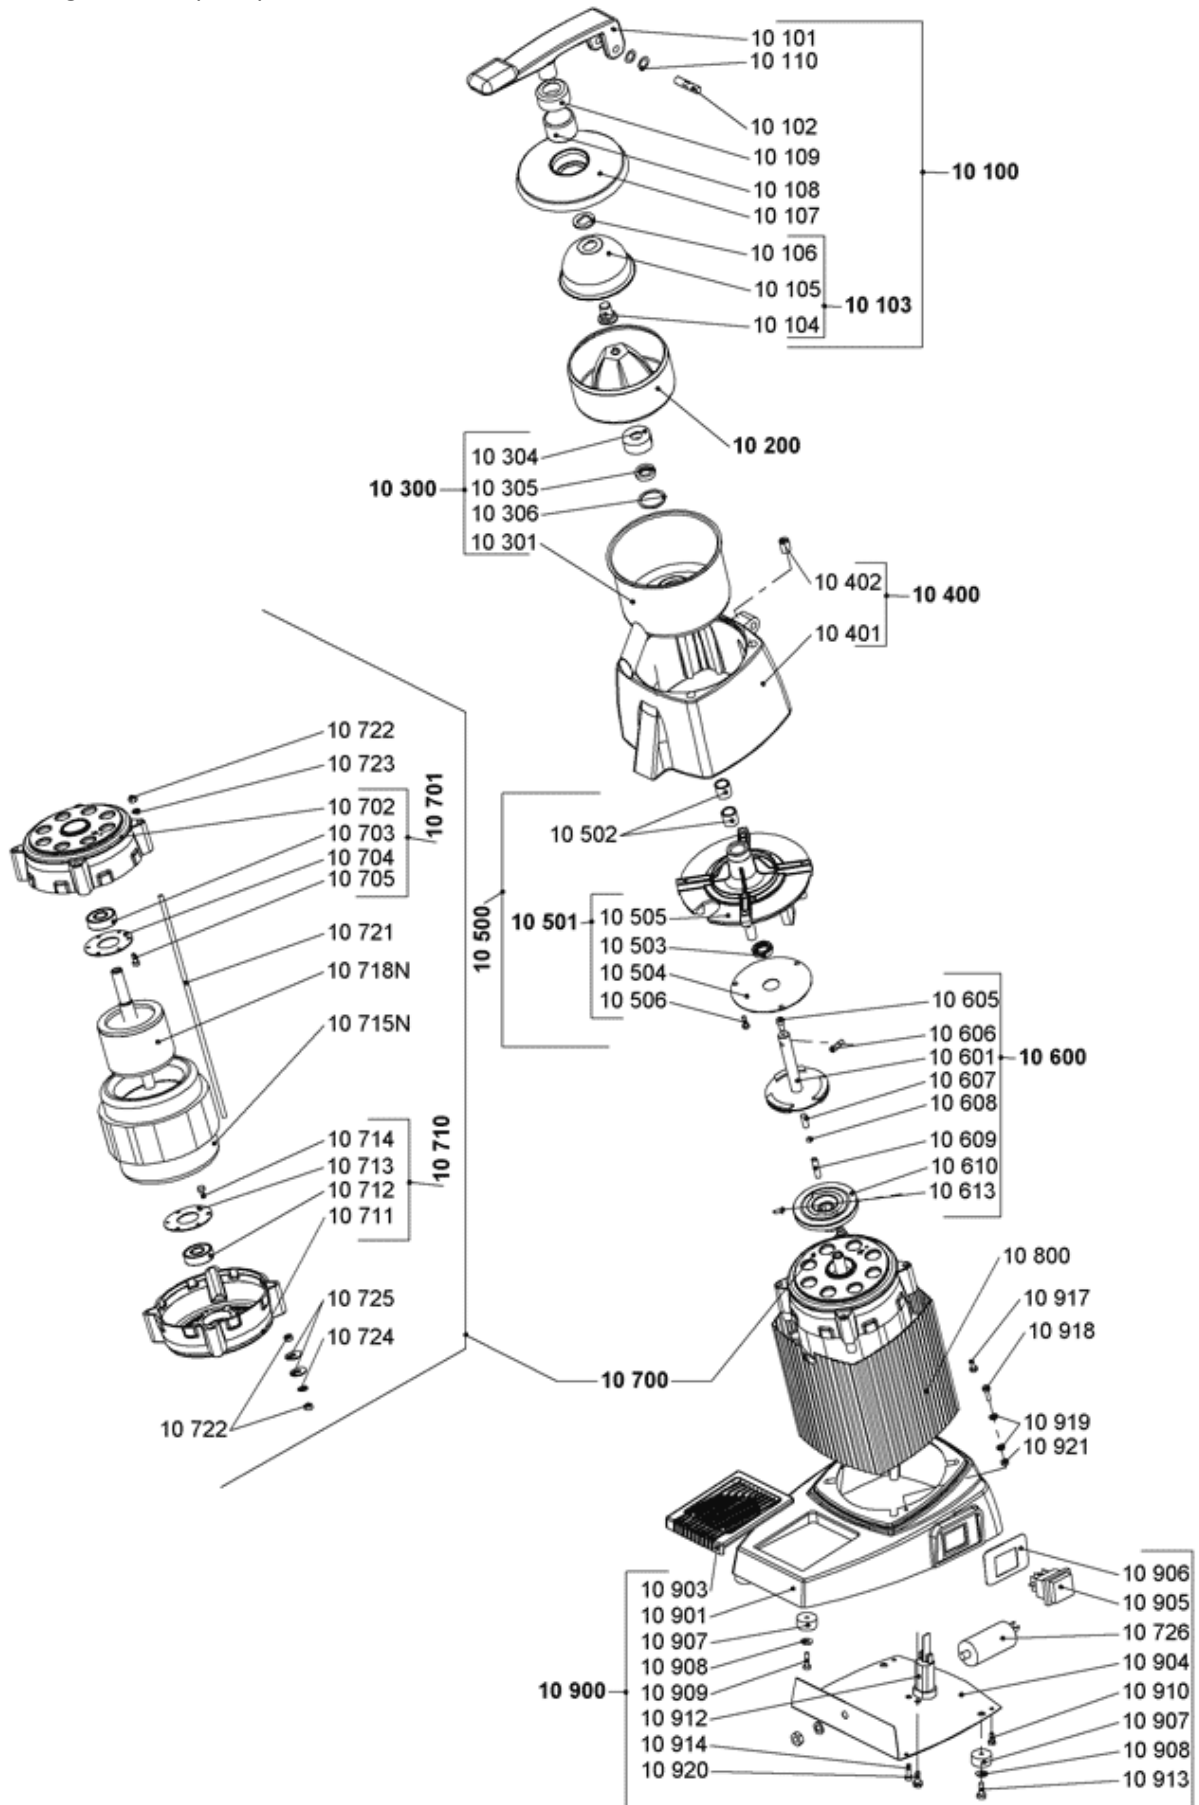

K273

Machine	Explode	Code	Description
Santos Auto Citrus Juicer	10100	L225	Complete Lever
Santos Auto Citrus Juicer	10906	L299	Switch Back Plate
Santos Auto Citrus Juicer	10200	L388	Perforated Strainer
Santos Auto Citrus Juicer	10601	L389	Friction Clutch Disc
Santos Auto Citrus Juicer	10606	L390	Driving Pin
Santos Auto Citrus Juicer	10402	L415	Bowl Locking Nut D5
Santos Auto Citrus Juicer	10101	L444	Black Lever
Santos Auto Citrus Juicer	10102	L446	Pin for Lever Axle
Santos Auto Citrus Juicer	10103	L470	Complete Cup with Screw/ Washer
Santos Auto Citrus Juicer	10105	L509	St/St Cup
Santos Auto Citrus Juicer	10109	L517	St/St Spring Cap
Santos Auto Citrus Juicer	10500	L524	Complete Intermediate Flange
Santos Auto Citrus Juicer	10600	L532	Complete Friction Clutch
Santos Auto Citrus Juicer	10605	L535	Screw size HM 5*10
Santos Auto Citrus Juicer	10607	L543	Fibre Pushing Pin D6
Santos Auto Citrus Juicer	10700	L558	Complete Motor
Santos Auto Citrus Juicer	10715	L560	Stator Only 230v 50Hz
Santos Auto Citrus Juicer	10903	L568	Plastic Drip Tray
Santos Auto Citrus Juicer	10905	N272	Switch
Santos Auto Citrus Juicer	10304	N741	Nylon Nut
Santos Auto Citrus Juicer	10305	N742	Gasket 12*22*5
Santos Auto Citrus Juicer	10306	N743	Polyethylene Washer 24.5*30*1
Santos Auto Citrus Juicer	10502	N744	Bronze Bearing 12*6*16
Santos Auto Citrus Juicer	10503	N745	Gasket 12*22*50
Santos Auto Citrus Juicer	10907	N746	Rubber Foot
Santos Auto Citrus Juicer	10908	N747	Washer
Santos Auto Citrus Juicer	10912	N748	Power cord