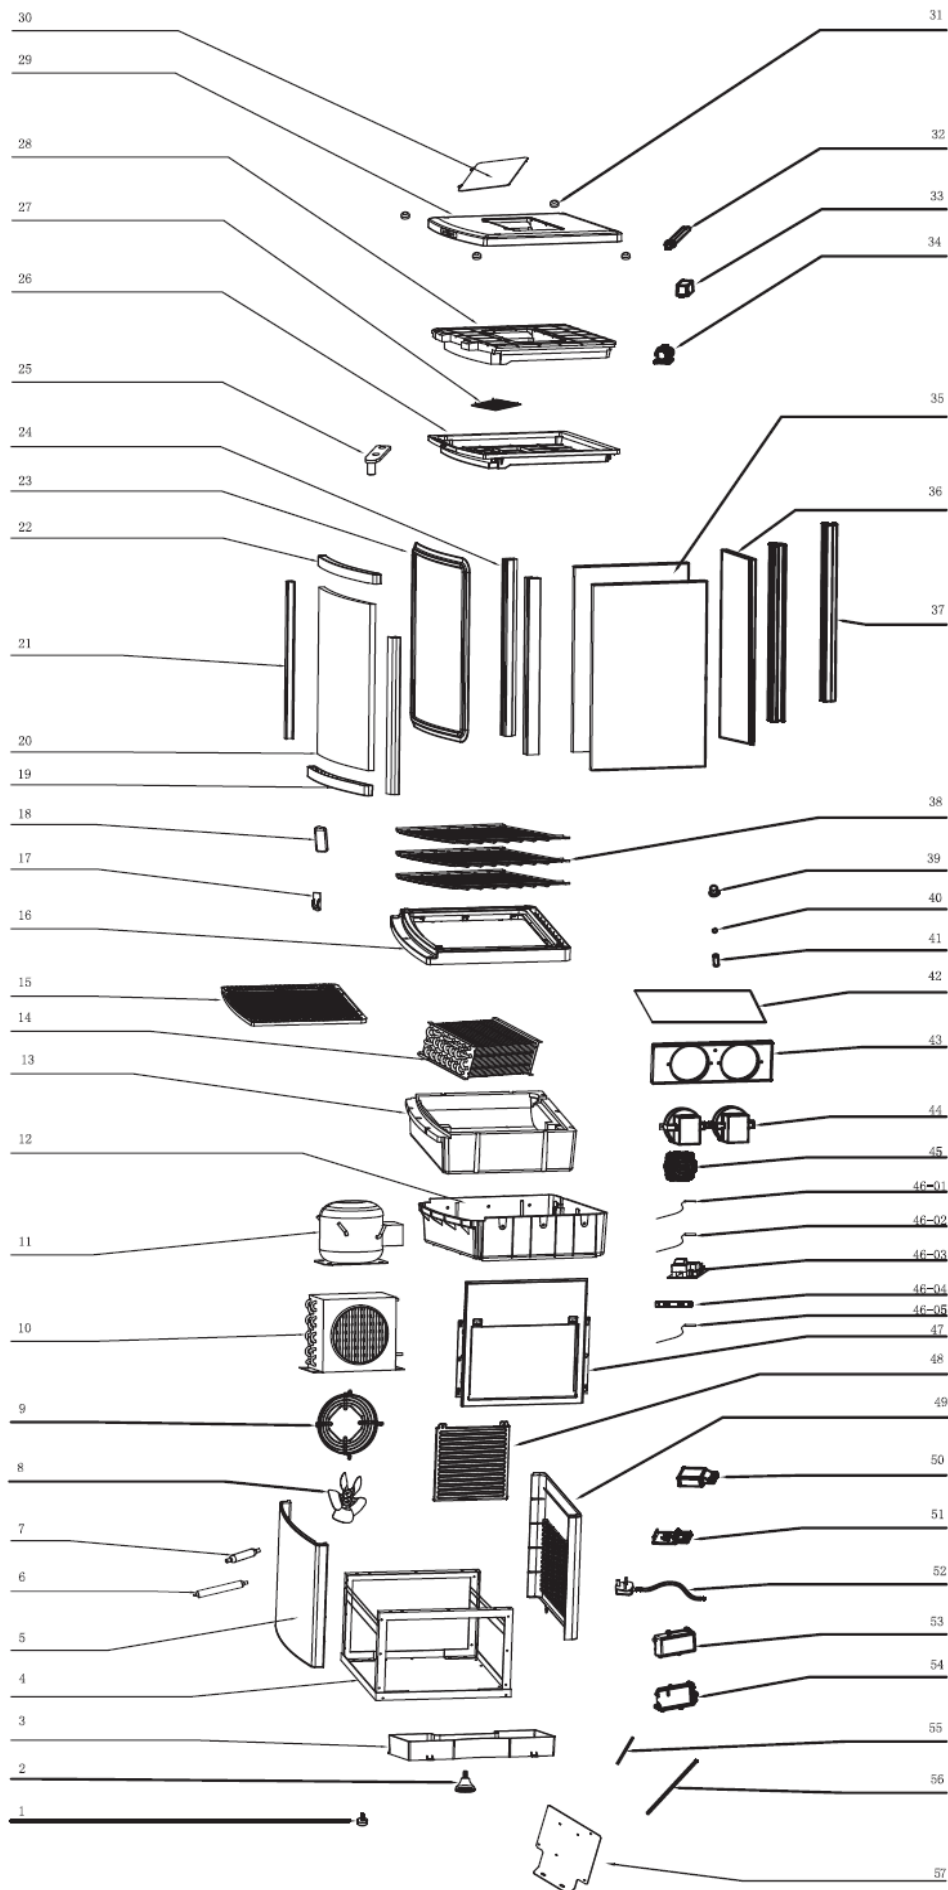

(R290)

Machine	Explode	Code	Description
Polar Curved Door Display Fridge 235Ltr White	1		Fixed Stopple
Polar Curved Door Display Fridge 235Ltr White	2	AC754	Base Feet
Polar Curved Door Display Fridge 235Ltr White	3	AJ430	Water Receiver
Polar Curved Door Display Fridge 235Ltr White	4		Base
Polar Curved Door Display Fridge 235Ltr White	5		Curved Front Base Panel
Polar Curved Door Display Fridge 235Ltr White	6	AK174	Accumulator
Polar Curved Door Display Fridge 235Ltr White	7	AG879	Dry Filter
Polar Curved Door Display Fridge 235Ltr White	8	AD628	Fan Blade of Condenser
Polar Curved Door Display Fridge 235Ltr White	9		Fan Cover
Polar Curved Door Display Fridge 235Ltr White	10	AB648	Condenser
Polar Curved Door Display Fridge 235Ltr White	11	AG878	Compressor (R600a - old version)
Polar Curved Door Display Fridge 235Ltr White	11	AJ761	Compressor (R290 - From 5081243-UK, 23042-EU)
Polar Curved Door Display Fridge 235Ltr White	12		Plastic Base of Evaporator
Polar Curved Door Display Fridge 235Ltr White	13		Foam Base of Evaporator
Polar Curved Door Display Fridge 235Ltr White	14		Evaporator
Polar Curved Door Display Fridge 235Ltr White	15		Inner Ventilated Tray
Polar Curved Door Display Fridge 235Ltr White	16		Outer Ventilated Tray
Polar Curved Door Display Fridge 235Ltr White	17	AC426	White Shelf Clip
Polar Curved Door Display Fridge 235Ltr White	18	AJ771	Door Handle
Polar Curved Door Display Fridge 235Ltr White	19		Bottom Door Frame
Polar Curved Door Display Fridge 235Ltr White	20		Door Glass
Polar Curved Door Display Fridge 235Ltr White	21		Left & Right Door Frame
Polar Curved Door Display Fridge 235Ltr White	22		Upper Door Frame
Polar Curved Door Display Fridge 235Ltr White	23	AC428	Door Gasket
Polar Curved Door Display Fridge 235Ltr White	24		Front Poles of Shelves
Polar Curved Door Display Fridge 235Ltr White	25	AC421	Door Hinge
Polar Curved Door Display Fridge 235Ltr White	26		Light Ceiling
Polar Curved Door Display Fridge 235Ltr White	27	AC430	Inside Light Cover
Polar Curved Door Display Fridge 235Ltr White	28		Foam of Light Ceiling
Polar Curved Door Display Fridge 235Ltr White	29		Outer Plastic Panel
Polar Curved Door Display Fridge 235Ltr White	30		Outer Light Cover
Polar Curved Door Display Fridge 235Ltr White	31		Screw Cover
Polar Curved Door Display Fridge 235Ltr White	32	AC431	Light Tube
Polar Curved Door Display Fridge 235Ltr White	33	AC423	Ballast
Polar Curved Door Display Fridge 235Ltr White	34	AC424	Lamp Holder
Polar Curved Door Display Fridge 235Ltr White	35		Side Glass
Polar Curved Door Display Fridge 235Ltr White	36		Rear Glass
Polar Curved Door Display Fridge 235Ltr White	37		Rear Pole
Polar Curved Door Display Fridge 235Ltr White	38	AC427	White Shelf
Polar Curved Door Display Fridge 235Ltr White	39		Bush
Polar Curved Door Display Fridge 235Ltr White	40		Steel Ball
Polar Curved Door Display Fridge 235Ltr White	41		Door Pin
Polar Curved Door Display Fridge 235Ltr White	42		Cushion of Evaporator